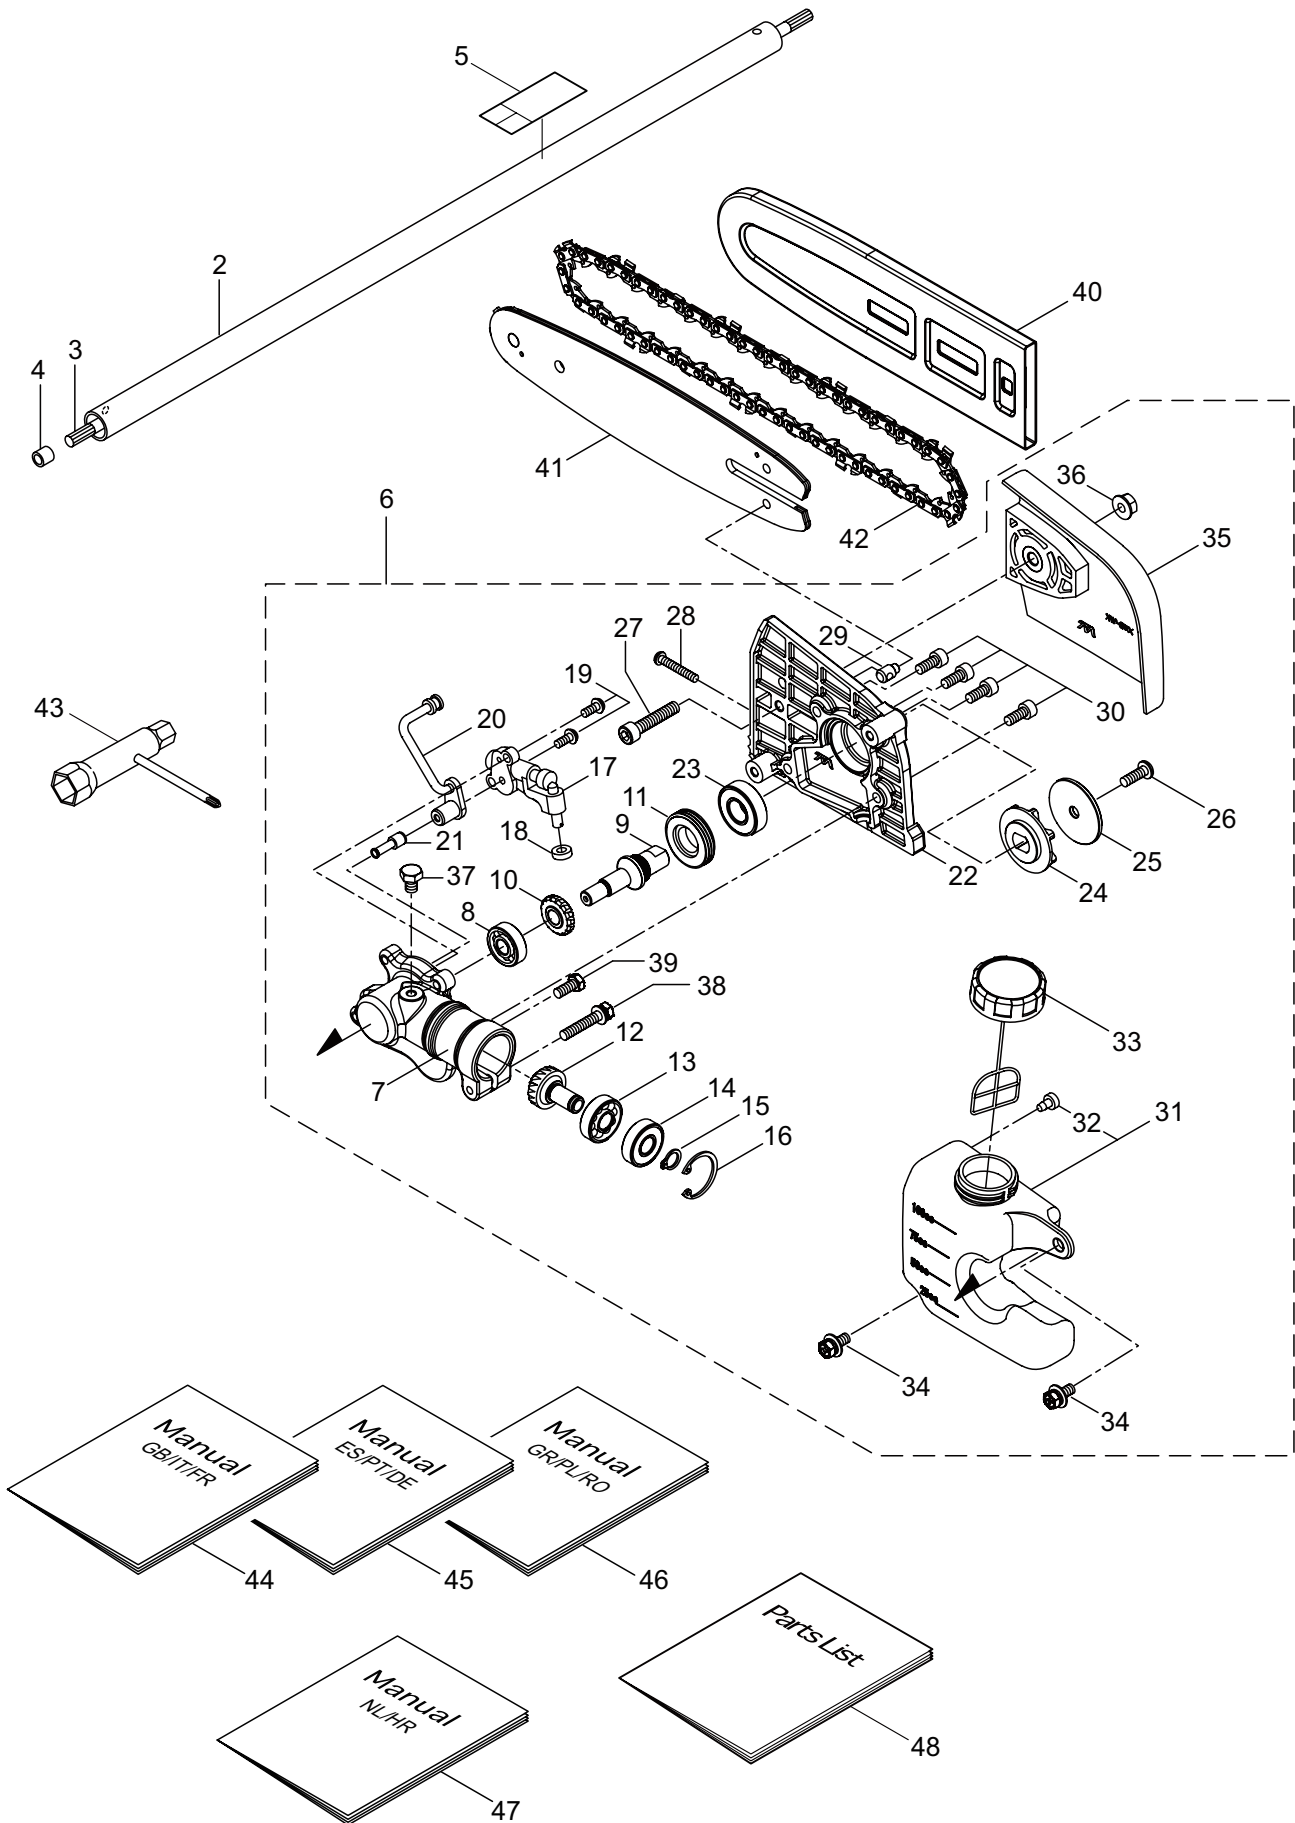

PARTS LIST

MCA-PS(10)

CONTENTS

1. MCA-PS(10)	1 ~ 4
---------------------	-------

2016. 01.

P/N 524069-1

1. MCA-PS(10)

Ref. No.	Part No.	Part Name	Q'ty	Remarks
1-1	364517	MCA-PS(10)	1	
1-2	237170	Driveshaft Tube Ass'y	1	
1-3	236843	Driveshaft	1	758L
1-4	216079	Stopper	1	
1-5	231895	Label	1	
1-6	234082	Pruner Head Ass'y	1	Incl.7-39
1-7	231855	Gearcase A	1	
1-8	227990	Bearing	1	#608
1-9	231856	Gear Shaft	1	
1-10	231857	Gear	1	
1-11	231858	Worm Wheel	1	
1-12	231859	Pinion Shaft	1	
1-13	227992	Bearing	1	#609
1-14	227993	Bearing	1	#609Z
1-15	228477	Snap Ring	1	#9
1-16	140270	Snap Ring	1	#24
1-17	231860	Oil Pump	1	
1-18	231861	Seal	1	
1-19	231862	Screw	2	
1-20	231863	Pipe, Oil	1	
1-21	231864	Strainer	1	
1-22	234084	Gearcase B	1	
1-23	227991	Bearing	1	#6001DDU
1-24	231866	Sprocket	1	
1-25	231867	Washer	1	
1-26	231868	Bolt	1	M6x15
1-27	125588	Bolt	1	M6x30
1-28	234085	Screw	1	M4x30
1-29	231870	Adjuster	1	
1-30	231871	Bolt	4	M5x12
1-31	234086	Oil Tank Ass'y	1	Incl.32
1-32	231873	Breather	1	
1-33	231874	Tank Cap Ass'y	1	
1-34	092580	Bolt	2	M5x12
1-35	231875	Chain Cover Comp	1	
1-36	126756	Nut	1	M6
1-37	089819	Bolt	1	M6x8
1-38	261246	Cap Screw	1	M5x25
1-39	215993	Cap Screw	1	M5x10
1-40	234087	Chain Cover	1	
1-41	234088	Guide Bar	1	
1-42	289536	Chain	1	
1-43	219968	Box Spanner	1	10x19x(-)
1-44	237732	Instruction Manual	1	GB/IT/FR
1-45	237733	Instruction Manual	1	ES/PT/DE

1. MCA-PS(10)

Ref. No.	Part No.	Part Name	Q'ty	Remarks
1-46	237734	Instruction Manual	1	GR/PL/RO
1-47	238192	Instruction Manual	1	NL/HR
1-48	524069	Parts List	1	MCA-PS(10)